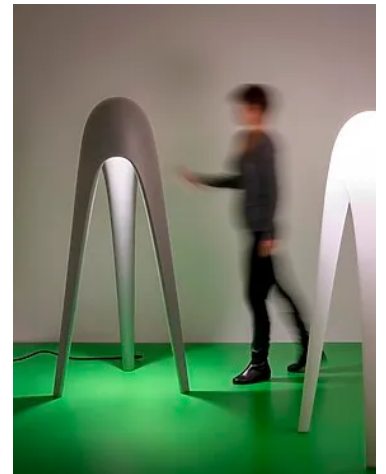

Innovative Design Stu