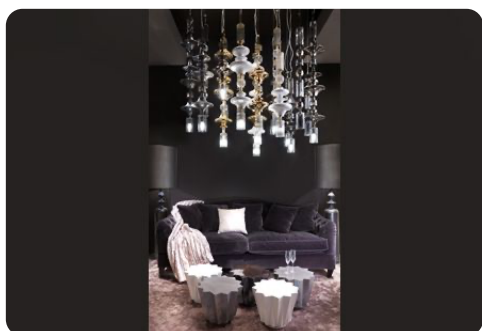

By Team Homes | Monday, 27 May 2024

IDS Introduces 'Rogue' by Lorenzon: A Poetic Movement of Light

In the dynamic realm of design, decorative lighting has evolved into a profound expression of individual style and character. Leading this transformation is Innovative Design Studio (IDS), a trailblazer in curating exceptional pieces that redefine spaces and enhance experiences.

IDS is thrilled to unveil “Rogue” by Lorenzon. Inspired by the opulence of jewels and the meticulous **craftsmanship of goldsmiths**, Rogue encapsulates the essence of cascading light and extraordinary compositions.

The piece features silky colors, rounded shapes, hand-blown glass, clean lines, and metals in unique colors, all coming together to create a mesmerizing and poetic movement of light. Each element is crafted for customization enabling one to express of boundless creativity and creating exclusive and elegant suspensions.

It stands as a testament to illumination, artistry, and refinement. The gentle, flowing forms, handcrafted by skilled artisans, resemble precious gems adorned with exquisite colors, infusing a touch of sophistication into the light compositions.

Whether used in residential or commercial spaces, Rouge suspensions add a touch of sophistication and beauty, elevating any environment.