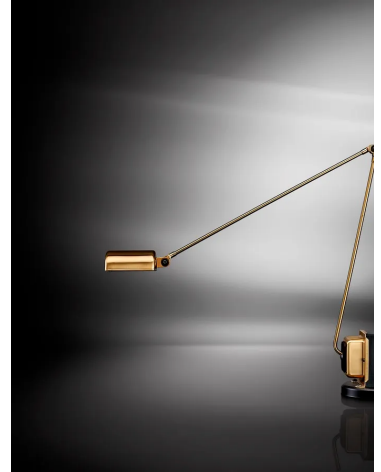

timeless brilliance of its original design concept.

©IDS by Innovative Design Group