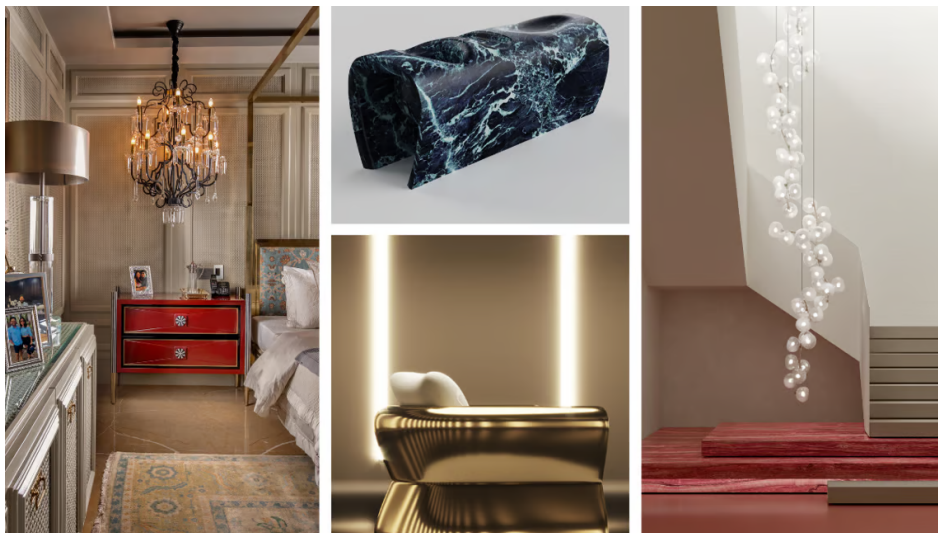

LIFESTYLE FASHION FOOD ENTERTAINMEN'

Discover exotic new furniture and lighting to add fancy to your home

These designer products will give an artistic touch to your home

 Manu Vipin 

Published on: 07 Jun 2024, 12:06 am

From lights inspired by plum blossom to armchair

X

add a bit of fancy to any home.

1. Sculpted contours

Karan Desai x Serafini Chaise Lounge

Architect and designer Karan Desai collaborates with Italian brand, Serafini, for an exclusive product debut — the Chaise Lounge. Crafted from luxurious marble, it features three distinct compartments designed with both functionality and aesthetics in mind. From a comfortable seating depression to a flat surface for essentials and a built-in vessel for plants, every detail is added to enhance the user

2. Simplicity of sinuous lines

L'infini Armchair by Elie Saab Maison at Vita Moderna

Vita Moderna, known for luxury furniture, launches the L'infini Armchair by Elie Saab Maison. Designed in collaboration with Italian architect and designer, Carlo Colombo, the armchair is a synthesis of three absolute concepts. Its design is characterised by the simplicity of sinuous lines that

electric cable that orients itself naturally. Available in a range of finishes including transparent, translucent, and blushed, in soft, natural hues like pale pink, smoky grey, and opal white, these spheres add a stunning artistic dimension to any home or office. The flexible cable illuminates gently, enhancing the overall aesthetic with a warm, inviting glow.