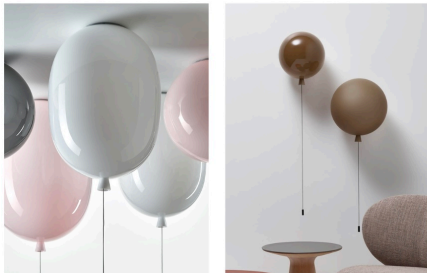

A playful whisper of childhood, forever floating in light.

With a simple pull of the string, each piece illuminates, transforming interiors with warmth, whimsy, and a touch of magic.

[Visit website](#)

- AVAILABLE IN WALL + CEILING VERSIONS
- AVAILABLE IN MULTIPLE SIZES
- GLOSSY AND MATTE GLASS FINISHES
- MULTIPLE COLOUR OPTIONS
- INTERACTIVE PULL-STRING SWITCH