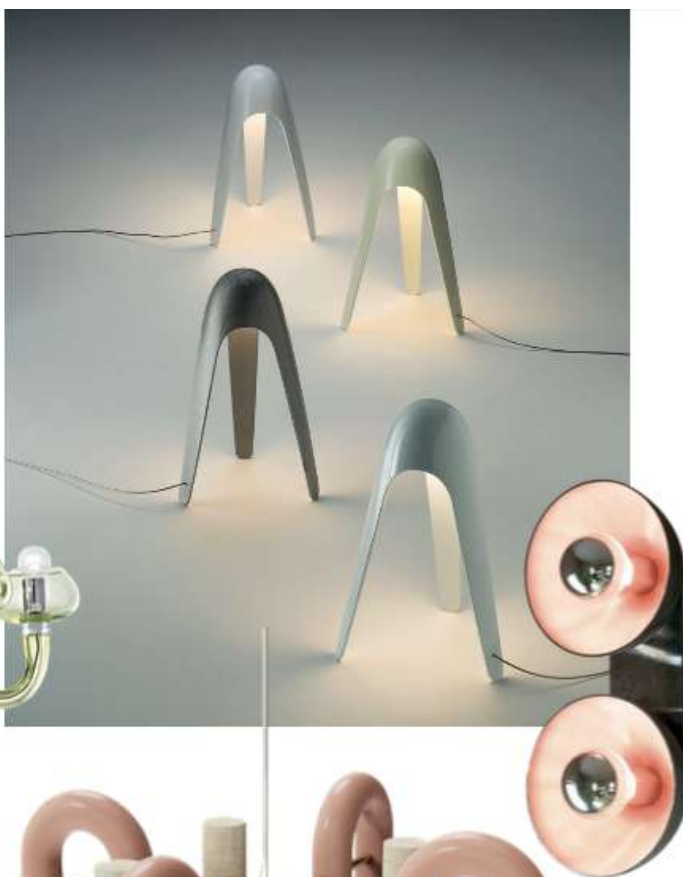

## FOCUS ON LIGHTING

CLOCKWISE FROM TOP LEFT **"BISSA BOBA" CHANDELIER** by Barovier&Toso **"CYBORG" LAMP IN ALUMINIUM** designed by Karim Rashid for Martinelli Luce **FRONT FACING LIGHT IN NICKEL PLATED ALUMINIUM** designed by Samuel Barclay and Kenneth Rodrigues for casegoods **"PYPPE 100" SALMON HUED SUSPENSION LAMP IN POLISHED BRASS FINISH** by Utu Lamps **"ALE BIG" TABLE LAMP** part of the Colore collection by Cattellani & Smith **"STATISTOCRAT" FLOOR LAMP IN A MATTE POWDER COATING** designed by Atelier Van Lieshout for Moooi **"AIRBLOOM" PORCELAIN LAMP** part of the Soft Blown collection designed by Nichetto Studio for Uadró, all prices on request